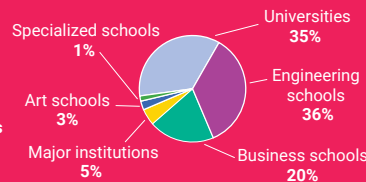

151

French HEI's engaged in the labelling process